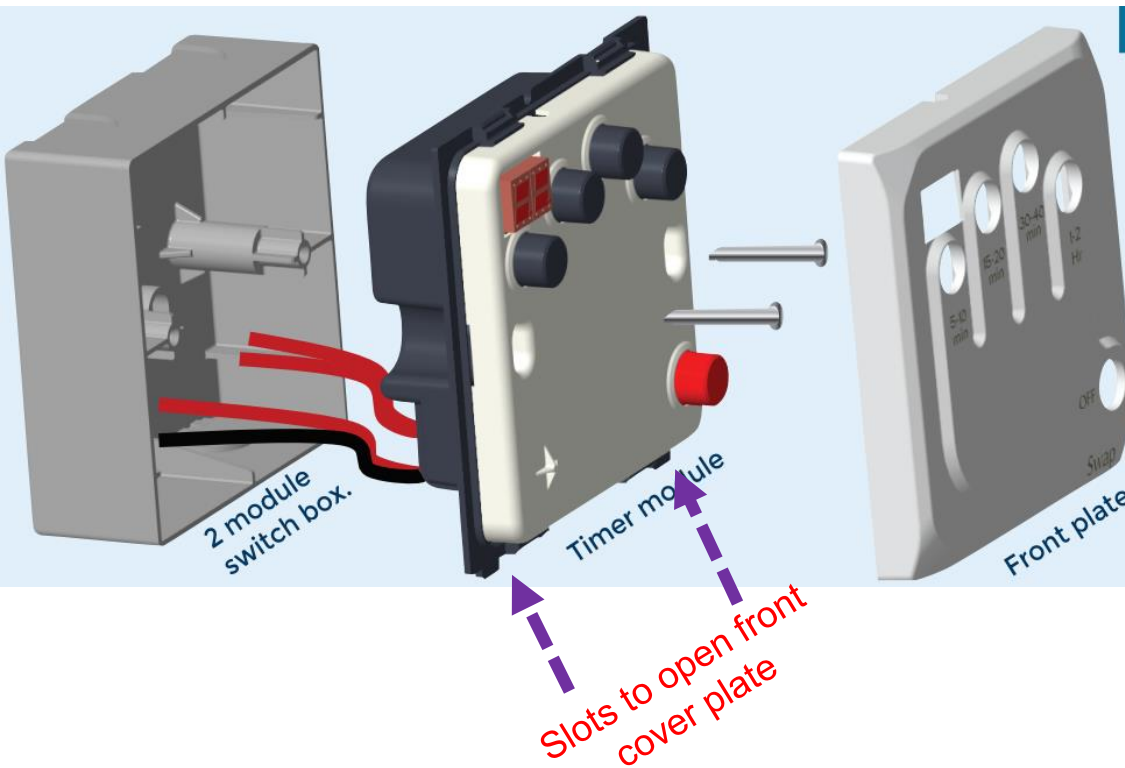

Cyclic Timers

Product codes

1. SWAP03C
2. SWAP03AC
3. SWAP03ACF
4. SWAP03ACF-SA

Automatic level & flow controllers

Product codes

1. **SWAP04-OL**
2. SWAP04-OLF
3. SWAP04-C-OL
4. SWAP04-C-OLF
5. SWAP04-SOL
6. SWAP04-C-SOL
7. SWAP04-C-SOFL
8. SWAP04-SMFL
9. SWAP04-OF

SWAP *Save water and power...*

Product with 2 Module/1 Gang-Surface mount box installation

Step 1

Fix the 2 module box on wall & finish the wiring with **SWAP** terminals(Refer upcoming slides)

Step 2

Remove the front cover from the product using the slots provided and fix the product onto the 2 module box, using screws.

Step 3

Fit the removed front cover plate, back onto the product.

Product & Connection details of **SWAP04-OL (Overhead tank water level controller)** for **Mono-block & Jet Pumps**

Single phase Pumps

Starters

SWAP Water Level controller

While making wiring connection first disconnect the power.

- Line/ Phase
- Neutral
- Earth

L
E
N } **Main supply**

Recommended wire cross section

Connection Terminals	0.25 - 1 hp (mm ²)	1-2 hp (mm ²)
L1 & L2	1.5	2.5
L & N	1/1.5	