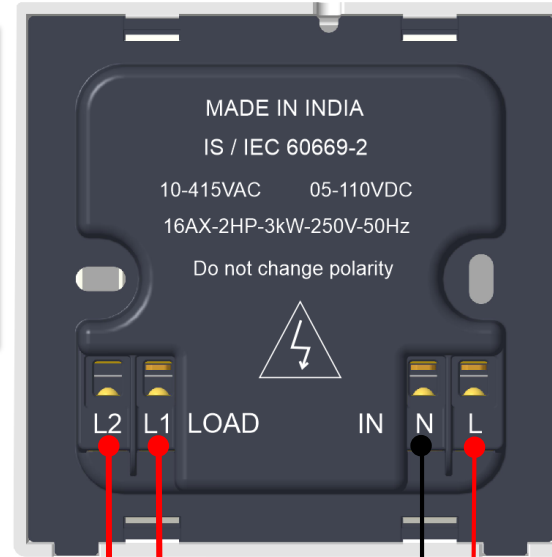

SWAP *Save water and power...*

Product with 2 Module/1 Gang-Surface mount box installation

Step 1

Fix the 2 module box on wall & finish the wiring with **SWAP** terminals(Refer upcoming slides)

Step 2

Remove the front cover from the product using the slots provided and fix the product onto the 2 module box, using screws.

Step 3

Fit the removed front cover plate, back onto the product.

Product & Connection details of **SWAP04-OL (Overhead tank water level controller)** for **Mono-block & Jet Pumps**

Single phase Pumps

Starters

SWAP Water Level controller

While making wiring connection first disconnect the power.

- Line/ Phase
- Neutral
- Earth

L
E
N } **Main supply**

Recommended wire cross section

Connection Terminals	0.25 - 1 hp (mm ²)	1-2 hp (mm ²)
L1 & L2	1.5	2.5
L & N	1/1.5	